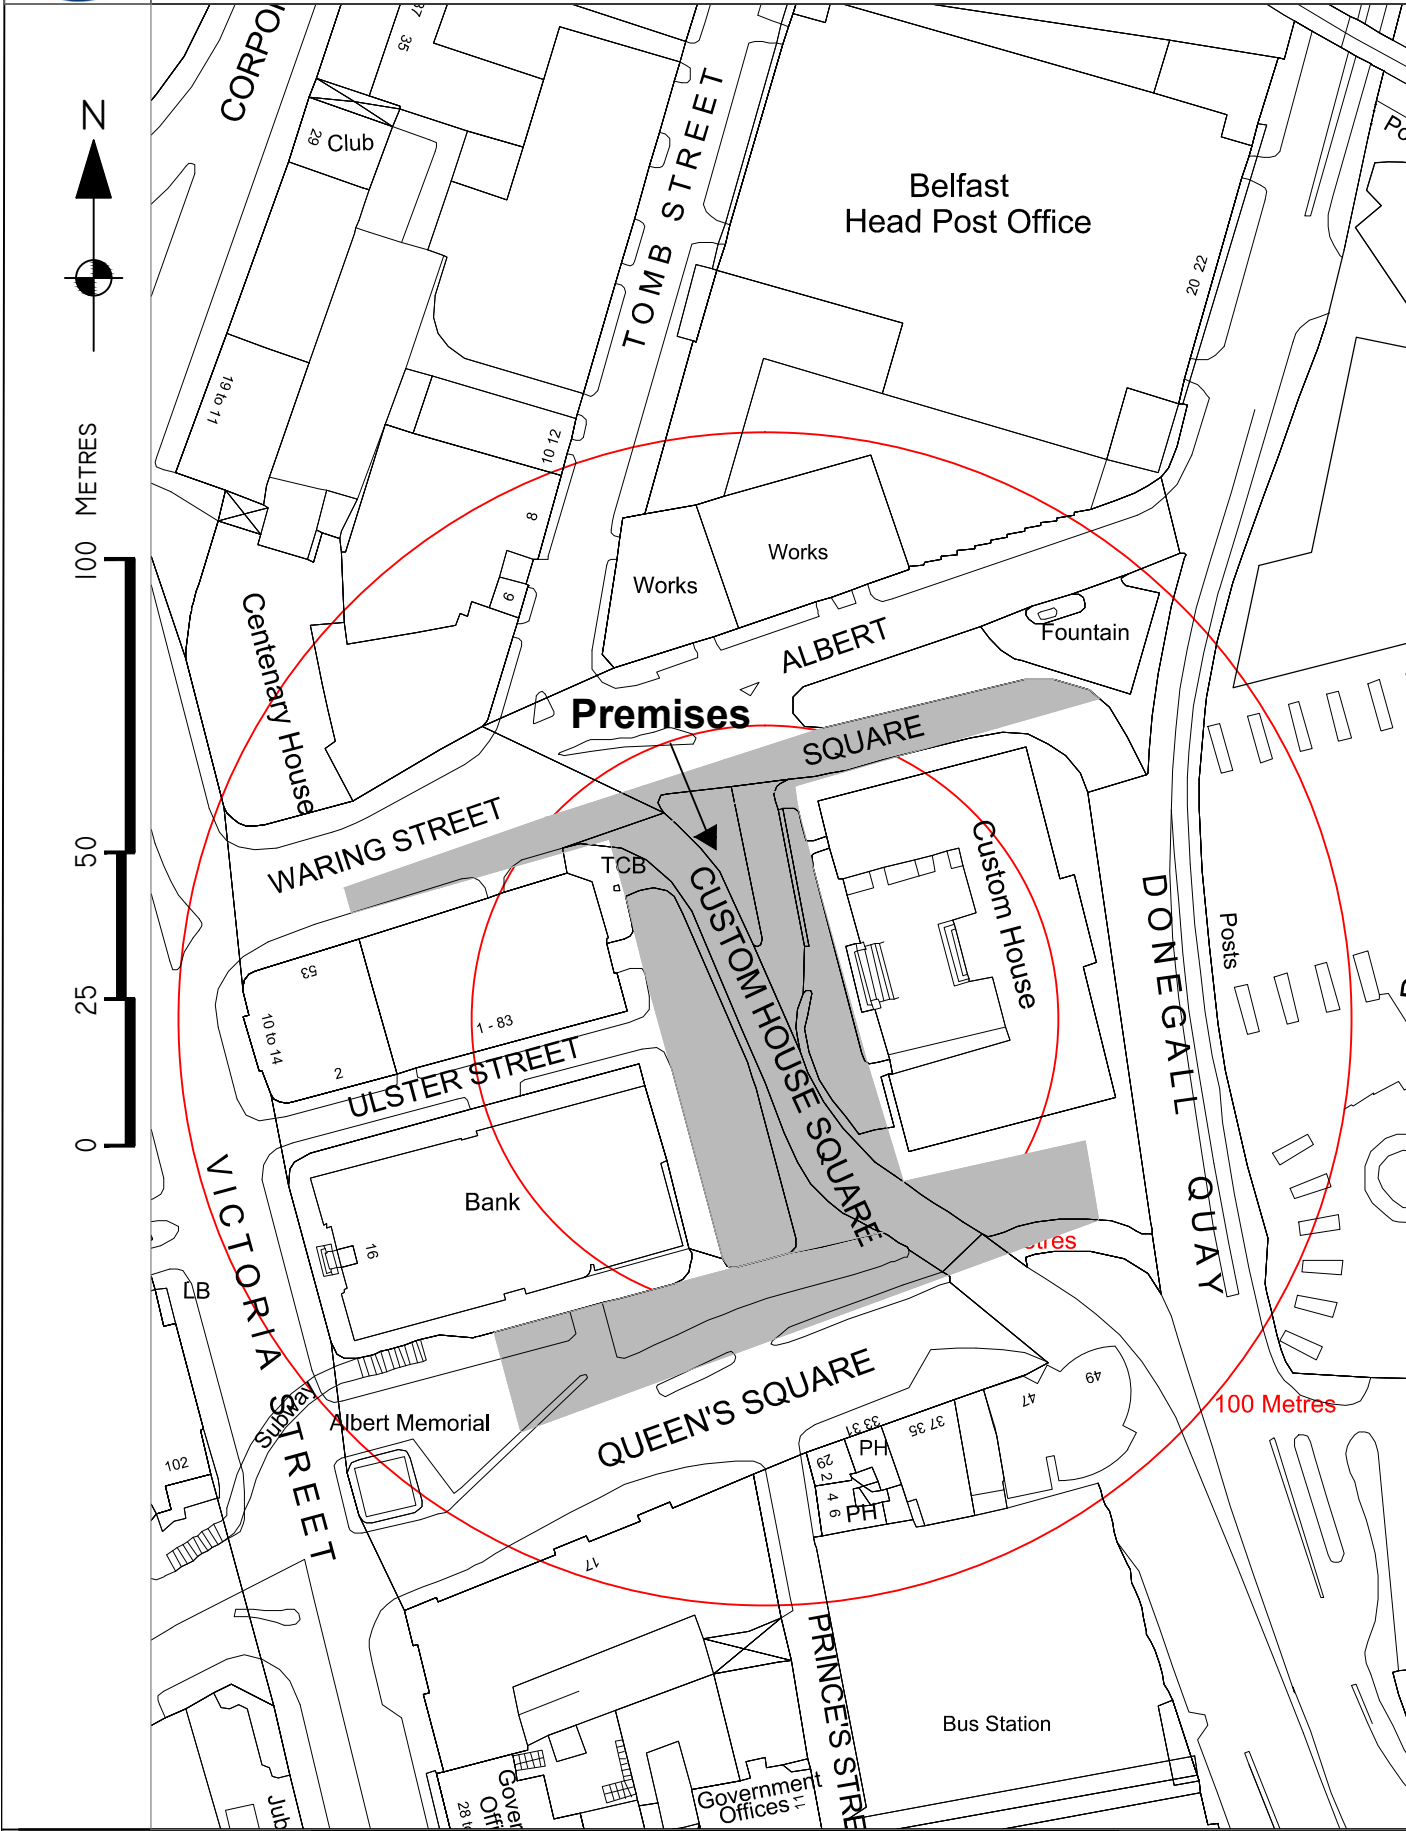

Building Control Service

DRAWN BY **A McCarten**
DATE **12/03/2014**

Custom House Square

SCALE **1:2500 @ A4**